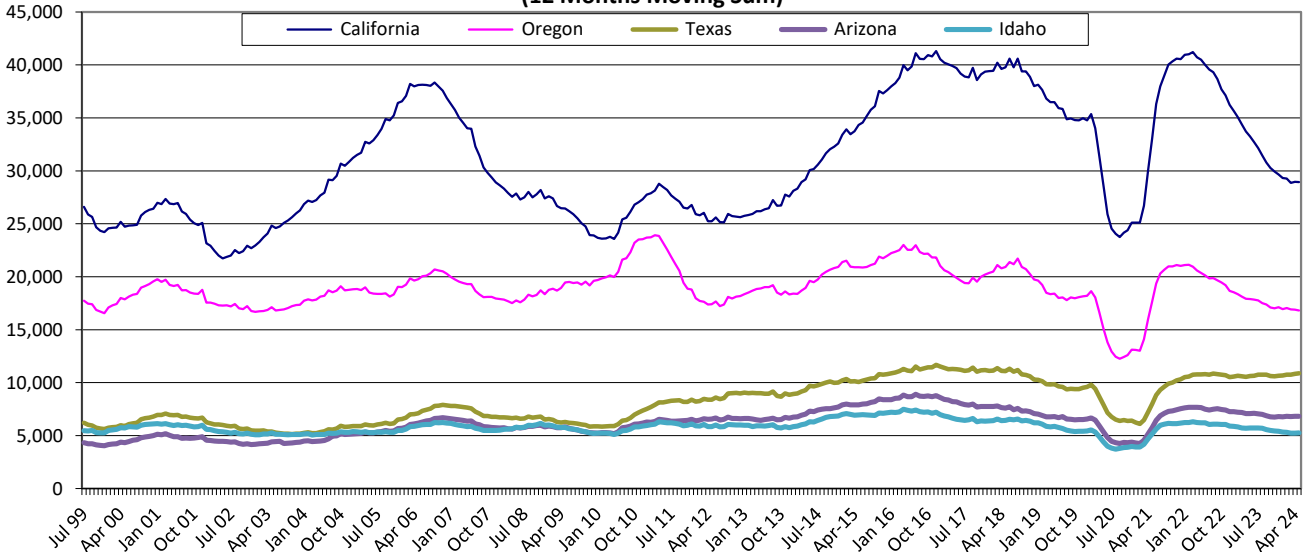

**Washington State Driver's Licenses
(12 Month Moving Sum)**

**% Change Year Ago
(12 Month Moving Sum)**

**Top Five In-Migration States
(12 Months Moving Sum)**

Driver In-Migration By State

Month: May

Number of Weeks	4	4		
State	2024	2023	YOY Change	% Change
ALABAMA	75	70	5	7.1%
ALASKA	119	161	(42)	-26.1%
ARIZONA	570	577	(7)	-1.2%
ARKANSAS	40	47	(7)	-14.9%
CALIFORNIA	2,303	2,336	(33)	-1.4%
COLORADO	388	418	(30)	-7.2%
CONNECTICUT	53	42	11	26.2%
DELAWARE	14	10	4	40.0%
FLORIDA	604	667	(63)	-9.4%
GEORGIA	256	193	63	32.6%
HAWAII	186	171	15	8.8%
IDAHO	461	446	15	3.4%
ILLINOIS	238	212	26	12.3%
INDIANA	99	94	5	5.3%
IOWA	63	66	(3)	-4.5%
KANSAS	69	82	(13)	-15.9%
KENTUCKY	35	55	(20)	-36.4%
LOUISIANA	67	74	(7)	-9.5%
MAINE	27	24	3	12.5%
MARYLAND	151	118	33	28.0%
MASSACHUSETTS	134	104	30	28.8%
MICHIGAN	162	178	(16)	-9.0%
MINNESOTA	133	150	(17)	-11.3%
MISSISSIPPI	32	23	9	39.1%
MISSOURI	120	137	(17)	-12.4%
MONTANA	167	163	4	2.5%
NEBRASKA	55	56	(1)	-1.8%
NEVADA	232	262	(30)	-11.5%
NEW HAMPSHIRE	32	25	7	28.0%
NEW JERSEY	99	125	(26)	-20.8%
NEW MEXICO	96	85	11	12.9%
NEW YORK	245	251	(6)	-2.4%
NORTH CAROLINA	190	207	(17)	-8.2%
NORTH DAKOTA	27	38	(11)	-28.9%
OHIO	138	143	(5)	-3.5%
OKLAHOMA	85	79	6	7.6%
OREGON	1,329	1,406	(77)	-5.5%
PENNSYLVANIA	185	151	34	22.5%
RHODE ISLAND	21	14	7	50.0%
SOUTH CAROLINA	85	76	9	11.8%
SOUTH DAKOTA	38	40	(2)	-5.0%
TENNESSEE	144	122	22	18.0%
TEXAS	889	834	55	6.6%
UTAH	225	200	25	12.5%
VERMONT	10	16	(6)	-37.5%
VIRGINIA	243	187	56	29.9%
WASHINGTON	0	0	0	0.0%
WEST VIRGINIA	12	14	(2)	-14.3%
WISCONSIN	106	114	(8)	-7.0%
WYOMING	39	33	6	18.2%
WASH. DC	23	29	(6)	-20.7%
OUTSIDE U.S.	2,024	1,959	65	3.3%
TOTAL	13,138	13,084	54	0.4%