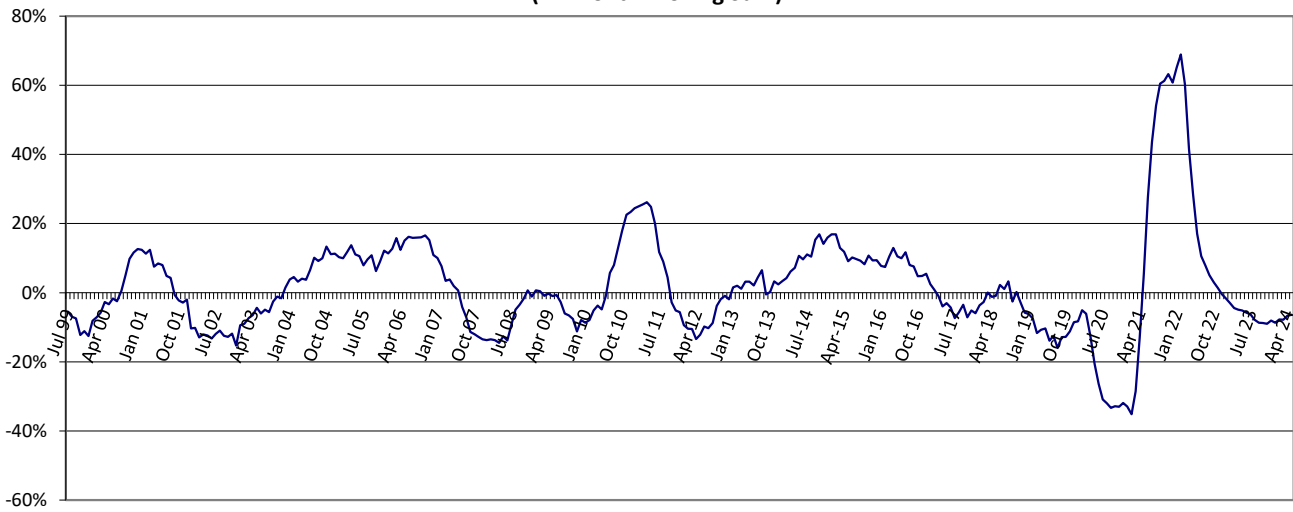

**% Change Year Ago
(12 Month Moving Sum)**