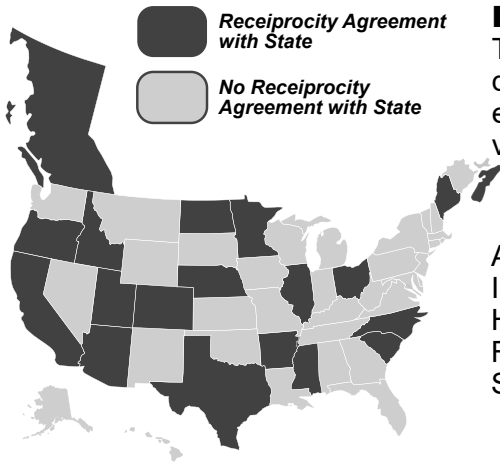

Reciprocity Agreements

WASHINGTON STATE DEPARTMENT OF
LICENSING

-  *Reciprocity Agreement with State*
-  *No Reciprocity Agreement with State*

Dealer License Plates

This type of agreement allows for the free movement of manufacturer and dealer plates on vehicles when they are operated by the dealer (or their employee) in connection with the dealer's business (including personal use vehicles for dealer employees).

Arizona | Arkansas | British Columbia | California | Colorado | Connecticut | Idaho | Illinois | Maine | Minnesota | Mississippi | Nebraska | New Hampshire | North Dakota | Ohio | Oregon | Prince Edward Island | Rhode Island | South Carolina | Tennessee | Texas | Utah

Farm Plates

Farm plates are valid for use when owned and operated by a farmer and being used for transportation of the farmer's own products between the point of production and to market or warehouse.

Idaho | Montana | Nebraska | Oregon | Prince Edward Island |

Border Zone – ID/WA

There is a free travel zone between Lewiston, Idaho and Clarkston Washington which is intended to enable free entry and exit of commercial and farm vehicles into the ports of Lewiston, Clarkston, and Whitman County. Vehicles licensed in ID with goods destined for one of the ports in these locations are granted reciprocity for vehicle registration and fuel tax only if the goods are being transported directly to the ports.