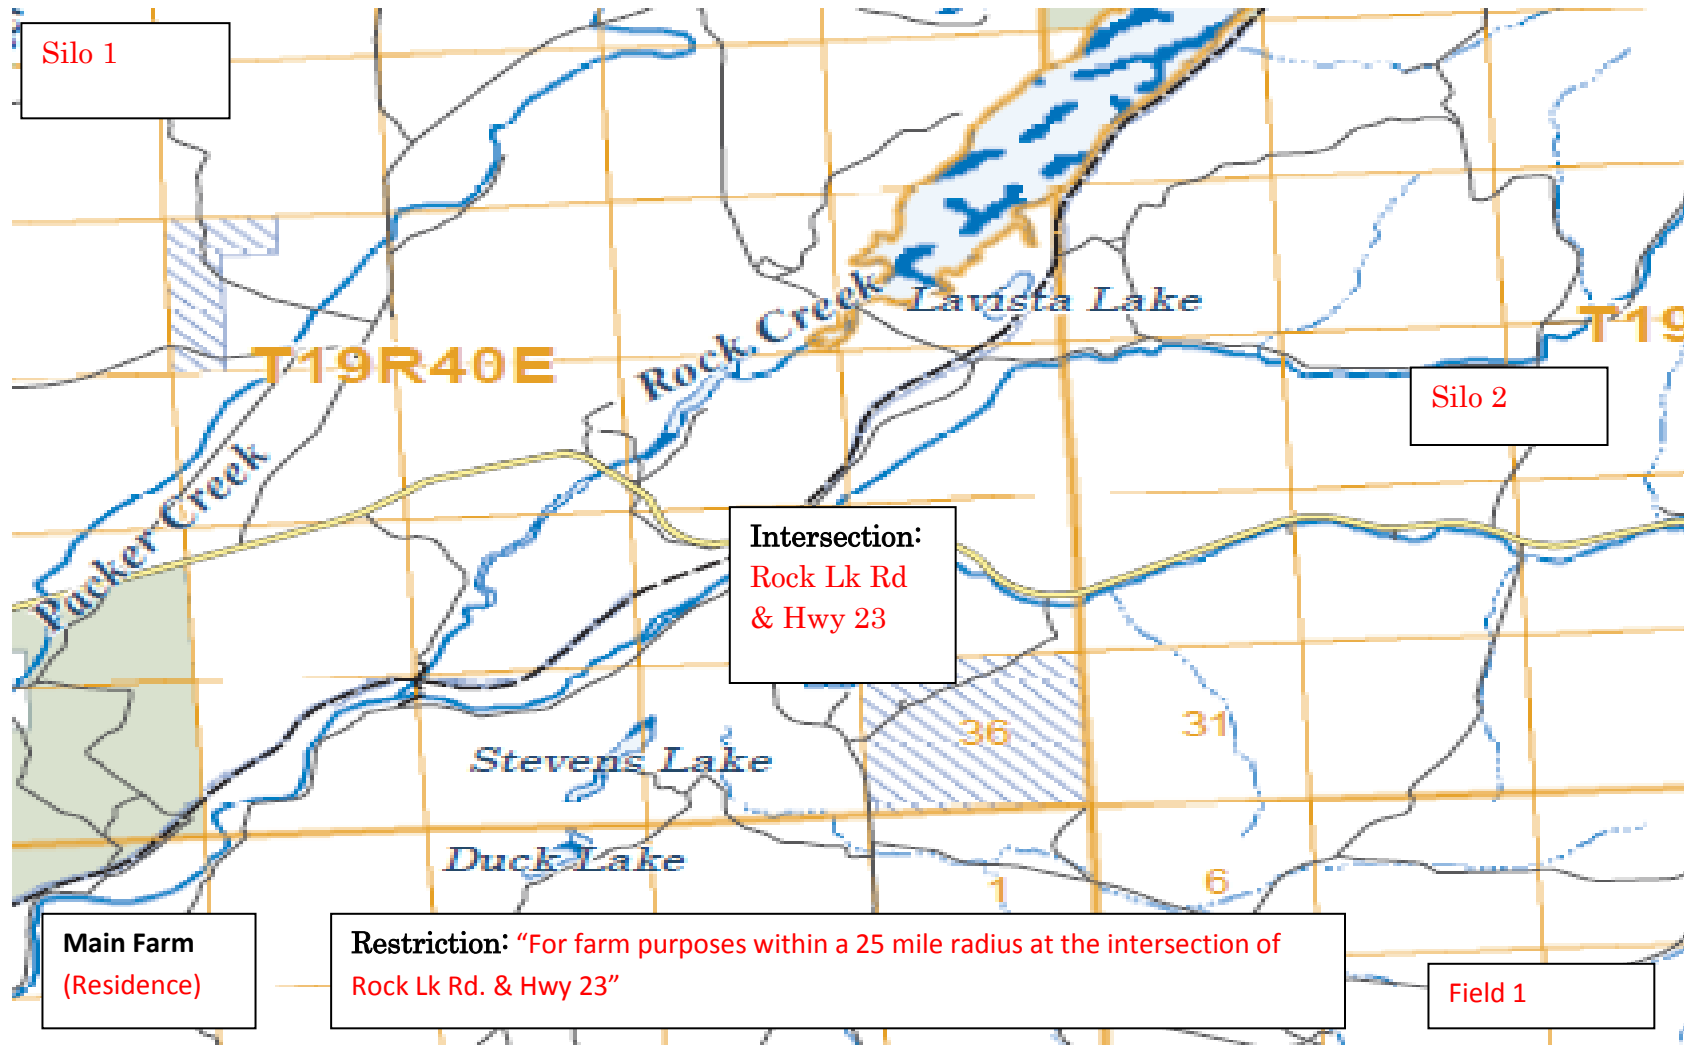

# Sample maps

For agricultural permit applications

## Sample 1

Sample 2

Sample 2

Sample 3

Sample 4

Farm Address  
123 - 1st Street  
Rockford, WA

**Restriction:** "For farm purposes within a 20 mile radius starting at 123 1st street Rockford WA, 99030".