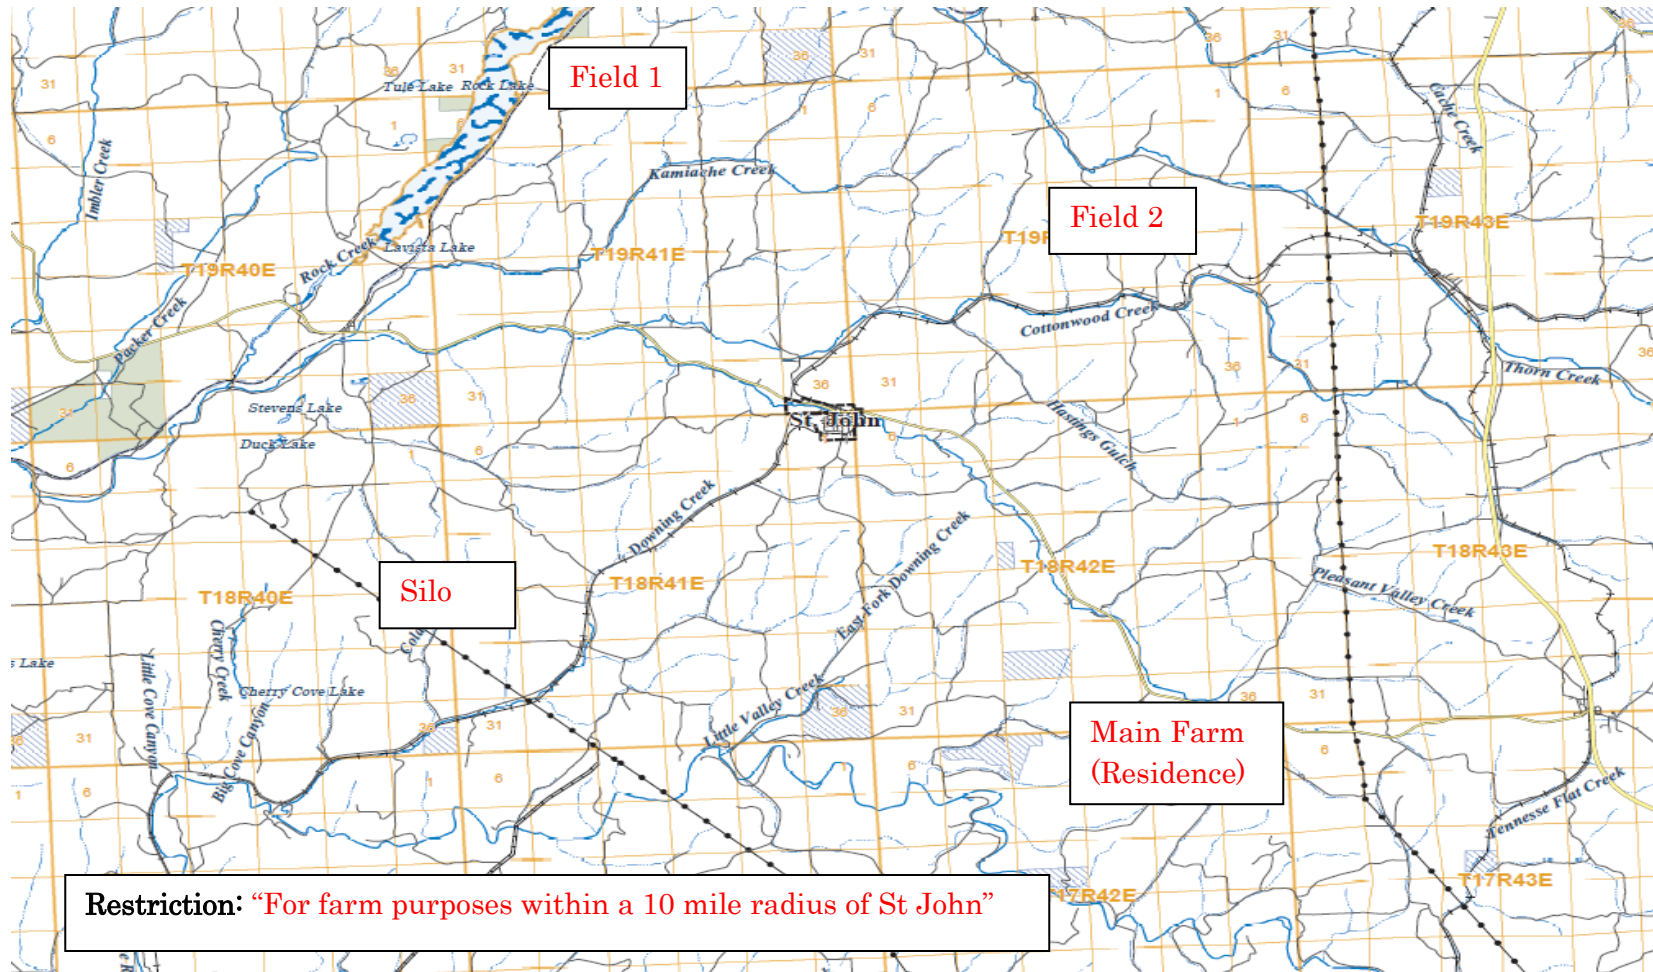

# Sample maps

For agricultural permit applications

## Sample 1

Sample 2

Sample 2

Sample 3

Sample 4

Farm Address  
123 - 1st Street  
Rockford, WA

**Restriction:** "For farm purposes within a 20 mile radius starting at 123 1st street Rockford WA, 99030".